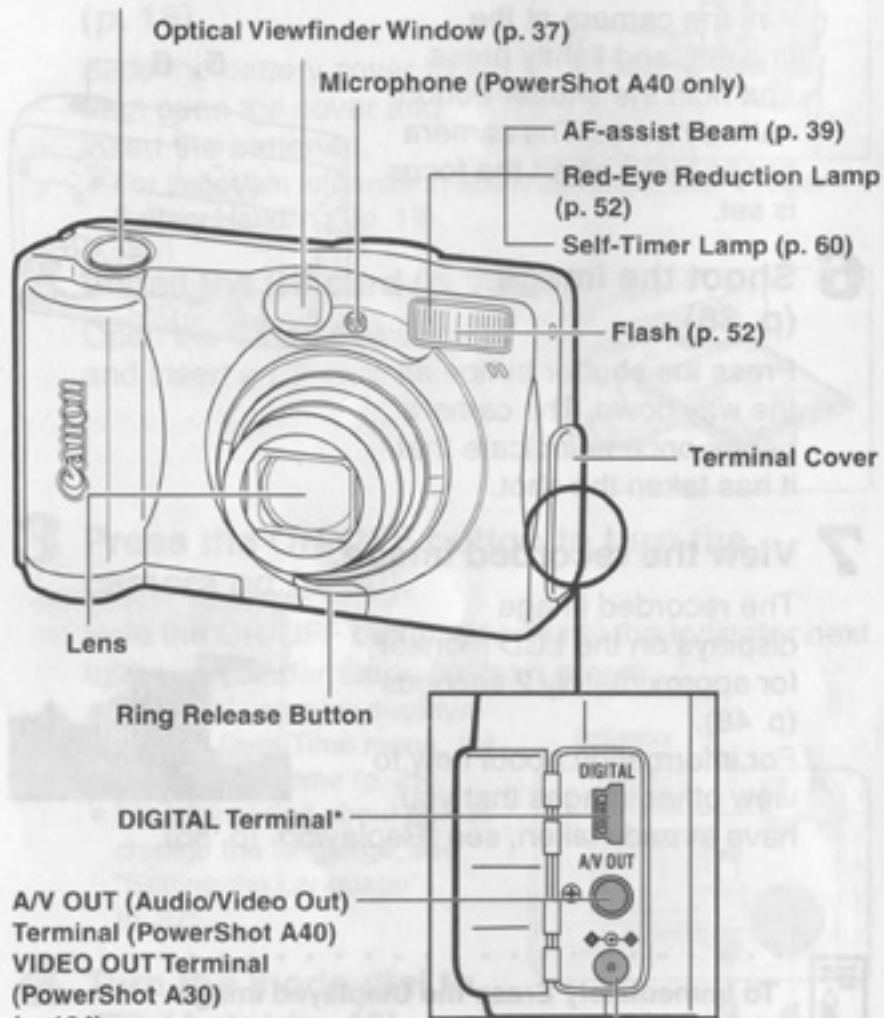

Shutter Button (p. 38)

Optical Viewfinder Window (p. 37)

Microphone (PowerShot A40 only)

AF-assist Beam (p. 39)

Red-Eye Reduction Lamp (p. 52)

Self-Timer Lamp (p. 60)

Flash (p. 52)

Terminal Cover

Lens

Ring Release Button

DIGITAL Terminal*

A/V OUT (Audio/Video Out) Terminal (PowerShot A40)
VIDEO OUT Terminal (PowerShot A30) (p. 124)

DC IN Terminal (p. 146)

LCD Monitor* (p. 32)

CF Card Slot Cover (p. 22)

Viewfinder (p. 37)

ON/OFF Button (p. 30)

Strap Eyelet (p. 29)

Date Battery Holder (p. 142)

Battery Cover (p. 18)

Battery Cover Lock (p. 18)

Tripod Socket

MENU (Menu) Button (p. 41)